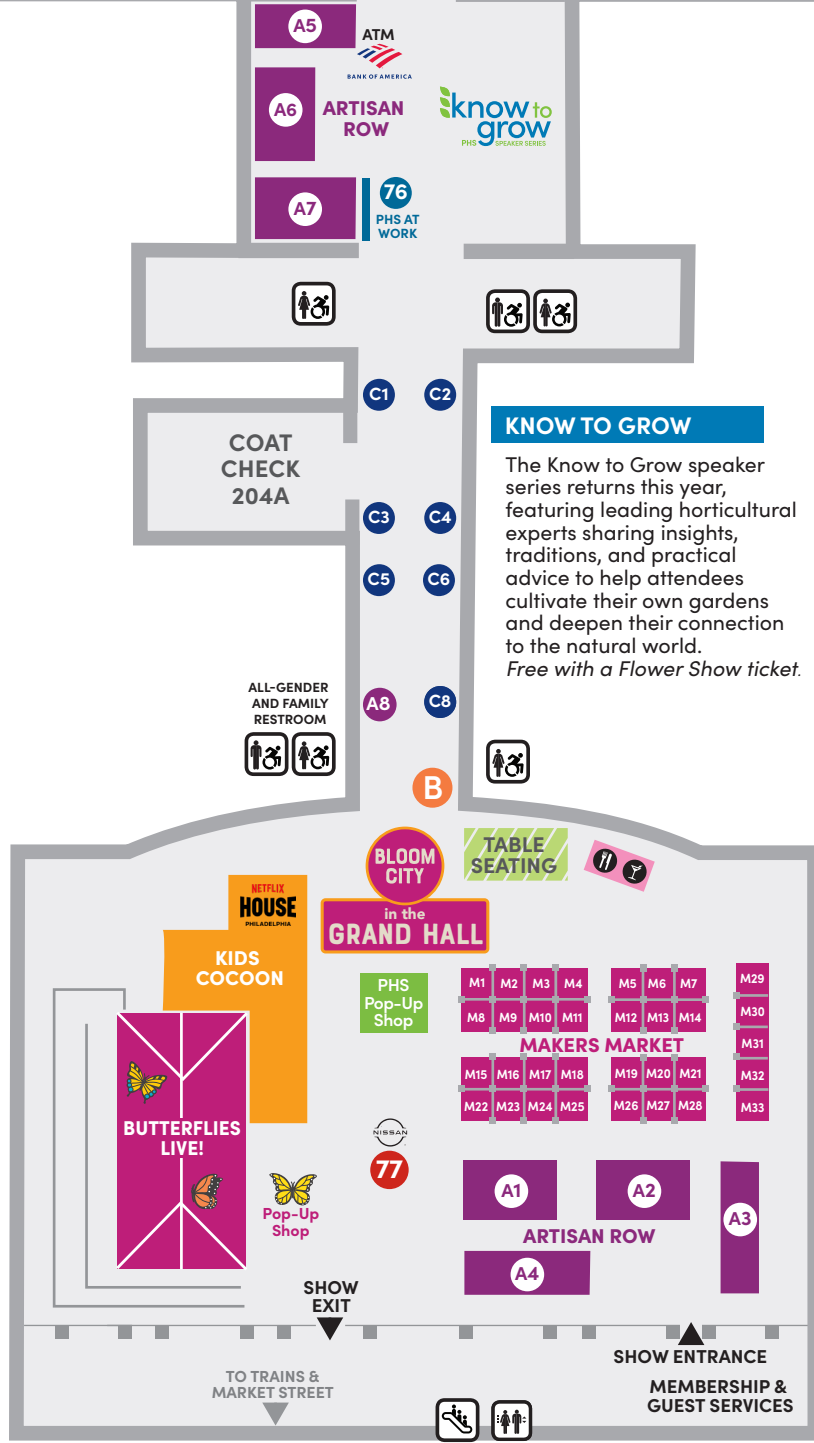

MAP ACCURATE AS OF JANUARY 30, 2026

THANK YOU TO OUR SPONSORS

EXCLUSIVE SPONSORS

OFFICIAL SPONSORS

SUPPORTING SPONSORS

MEDIA PARTNER

MAP KEY

- First Aid
- Women's Restroom
- Men's Restroom
- Food & Beverage
- Escalator
- Elevator
- Information
- PHS Button Counter