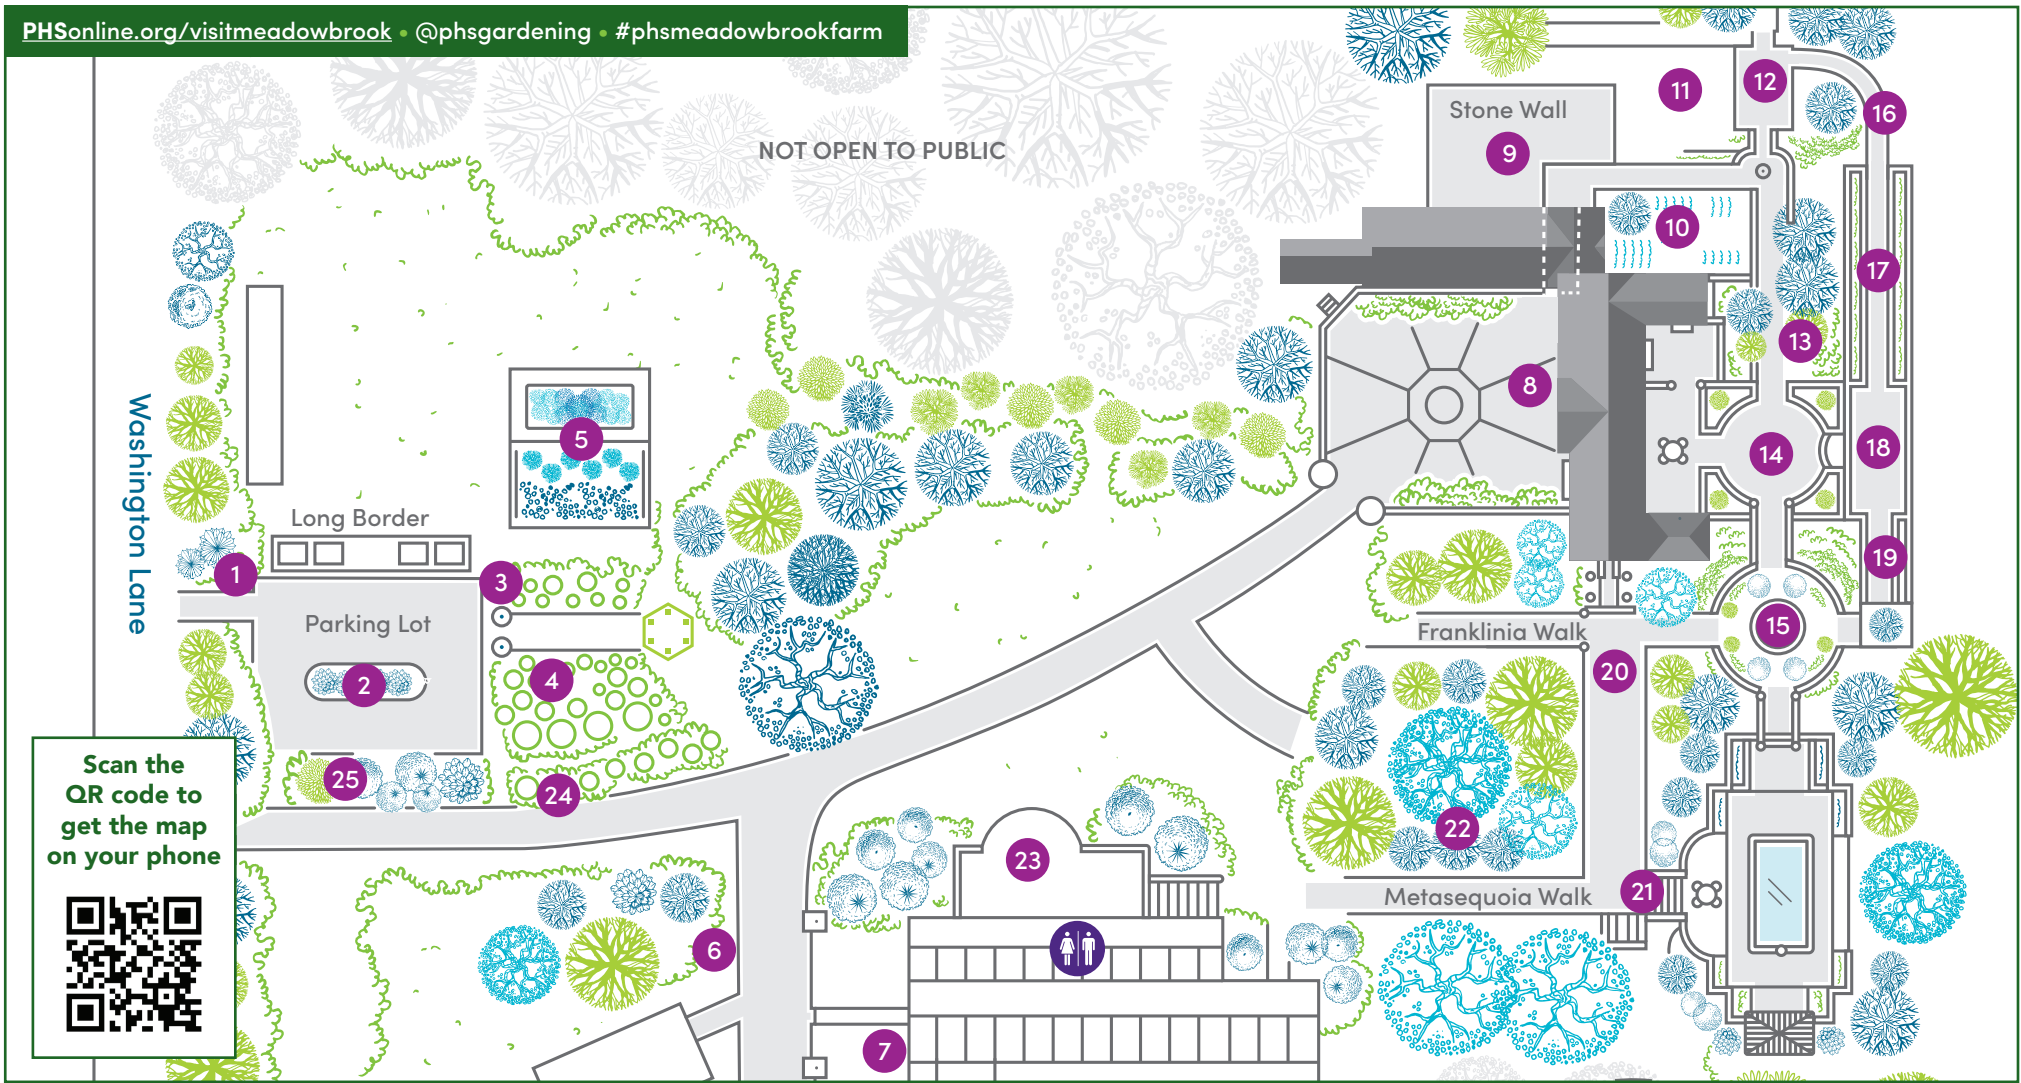

## CIRCLE GARDEN

*Dicentra spectabilis*  
'Gold Heart'  
Bleeding Heart

*Coprosma*  
'Evening Glow'

## UPPER TERRACE

*Magnolia sieboldii*  
Oyama Magnolia

*Trochodendron aralioides*  
Wheel Tree

# PHS Meadowbrook Farm

- 1. Cacti and Succulent Garden
- 2. Xeric Garden
- 3. Pollinator Garden
- 4. Display Garden
- 5. Alice's Garden

- 6. Rock Garden
- 7. Visitor Center
- 8. Pennock House (Front Courtyard)
- 9. Stone Wall/ Back Courtyard

- 10. Herb Garden
- 11. Upper Queen's Garden
- 12. Lower Queen's Garden
- 13. Dipping Pool
- 14. Eagle Garden
- 15. Circle Garden

- 16. Upper Terrace
- 17. Rose Garden
- 18. Lyre Garden
- 19. Lower Terrace
- 20. Card Room Vista
- 21. Pool Garden