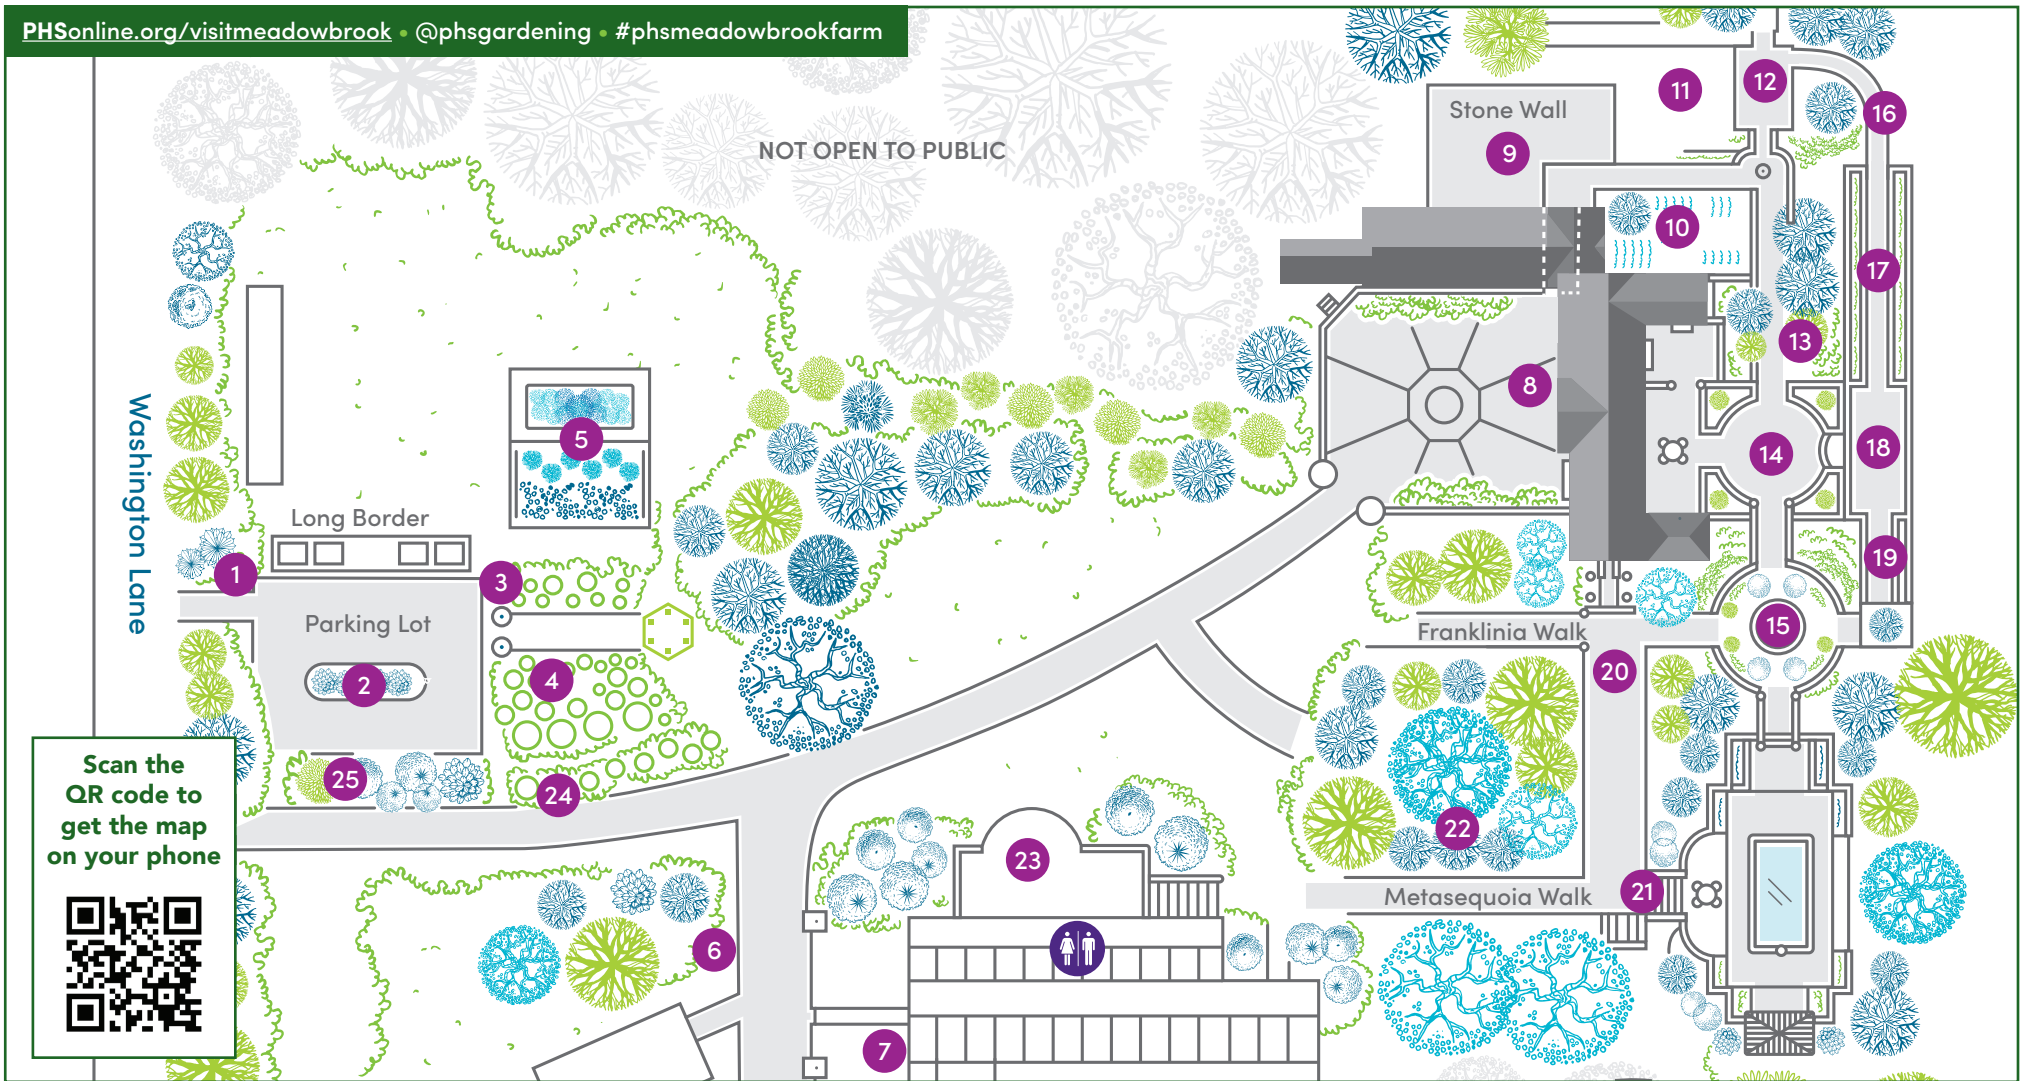

Scabiosa caucasica
'Fama Deep Blue'
Pincushion Flower

Asarina scandens
'Shooting Star Blue'
Climbing Snapdragon

Digitalis parviflora
'Milk Chocolate'
Foxglove

Hosta
'Angel Falls'
Plantain Lily

KEY: Sun Partial Shade Shade PHS Gold Medal Plant Perennial Annual Pollinator

PHS Meadowbrook Farm

- 1. Cacti and Succulent Garden
- 2. Xeric Garden
- 3. Pollinator Garden
- 4. Display Garden
- 5. Alice's Garden

- 6. Rock Garden
- 7. Visitor Center
- 8. Pennock House (Front Courtyard)
- 9. Stone Wall/ Back Courtyard

- 10. Herb Garden
- 11. Upper Queen's Garden
- 12. Lower Queen's Garden
- 13. Dipping Pool
- 14. Eagle Garden
- 15. Circle Garden

- 16. Upper Terrace
- 17. Rose Garden
- 18. Lyre Garden
- 19. Lower Terrace
- 20. Card Room Vista
- 21. Pool Garden

- 22. Seating Area
- 23. Visitor Courtyard
- 24. Shade Walk
- 25. Rain Garden

= RESTROOM