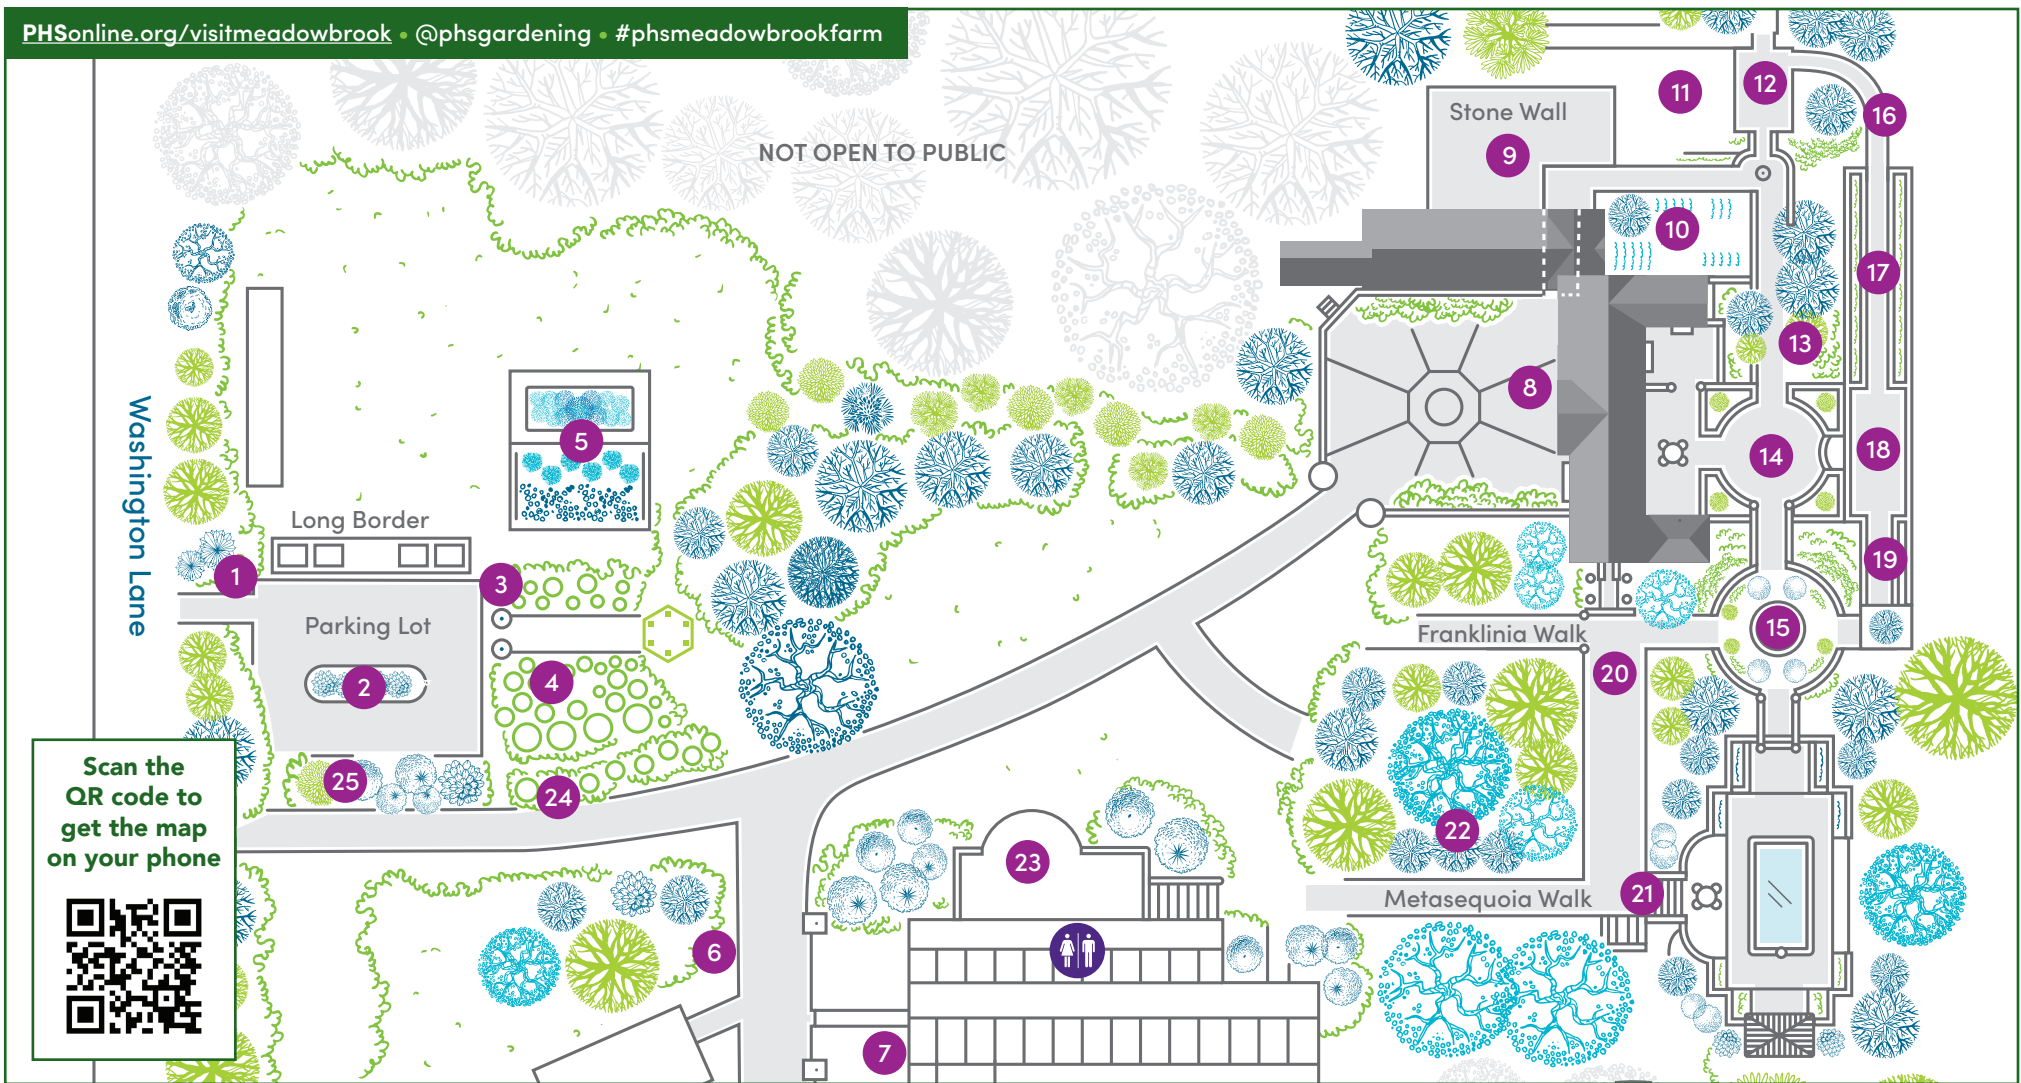

Zinnia elegans
'Mazurkia'

EAGLE GARDEN

Cleome hassleriana
'Queen Violet'
Spider Flower

Tsuga canadensis
'Pendula'
Canada Hemlock

CIRCLE GARDEN

Alpinia zerumbet
'Variegata'
Shell Ginger

KEY: Sun Partial Shade Shade PHS Gold Medal Plant Perennial Annual Pollinator

PHS Meadowbrook Farm

- 1. Cacti and Succulent Garden
- 2. Xeric Garden
- 3. Pollinator Garden
- 4. Display Garden
- 5. Alice's Garden

- 6. Rock Garden
- 7. Visitor Center
- 8. Pennock House (Front Courtyard)
- 9. Stone Wall/ Back Courtyard

- 10. Herb Garden
- 11. Upper Queen's Garden
- 12. Lower Queen's Garden
- 13. Dipping Pool
- 14. Eagle Garden
- 15. Circle Garden

- 16. Upper Terrace
- 17. Rose Garden
- 18. Lyre Garden
- 19. Lower Terrace
- 20. Card Room Vista
- 21. Pool Garden

- 22. Seating Area
- 23. Visitor Courtyard
- 24. Shade Walk
- 25. Rain Garden

= RESTROOM